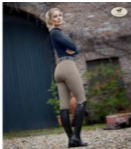

ELT - Damen High Waist Fullgrip Reithose

2013931w22

[CALEVO.com](https://www.calevo.com)

99.95 EUR