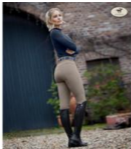

# ELT - Damen High Waist Fullgrip Reithose

2013931w22

CALEVO.com

**99.95 EUR**